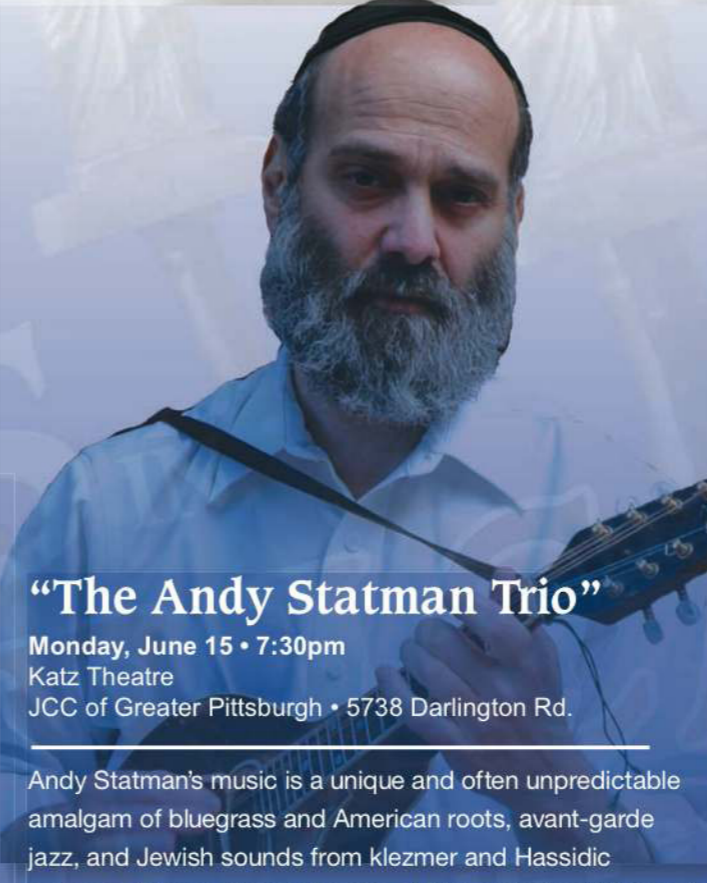

“The Andy Statman Trio”

Monday, June 15 • 7:30pm

Katz Theatre
JCC of Greater Pittsburgh • 5738 Darlington Rd.

Andy Statman’s music is a unique and often unpredictable amalgam of bluegrass and American roots, avant-garde jazz, and Jewish sounds from klezmer and Hassidic sources. A mere glance at some of his musical collaborators over the years — including Itzhak Perlman, David Grisman, Jerry Garcia, Bela Fleck and Ricky Skaggs — confirms his eclecticism, versatility, and legendary status in contemporary American music. Equally virtuosic on mandolin and clarinet, the Grammy-nominee is an intense and spiritual performer known for barn-burning solos, sprawling improvisations, and prayerful meditations. The Andy Statman Trio includes Larry Eagle (drums) and Jim Whitney (bass).

“Best Jazz performance (with Calliope) of 2004”

–Pittsburgh Post-Gazette

“Andy Statman is the real thing — a musician’s musician.”

–The New Yorker

SUBSCRIBE to all three concerts and receive a free ticket to the Andy Statman Trio — bring along a guest!

T I C K E T S

David Krakauer Returns
June 2
JCC Katz Theatre

Hebrew Melodies
June 7
Temple Emanuel

The Andy Statman Trio
June 15
JCC Katz Theatre

General Admission Senior (65+) Student	Quantity	Select: June 7 or June 8	One extra free ticket for Andy Statman per subscription!	Subscription Price	Handling Fee (Per Order)	Individual Ticket Price (Per Ticket)	Handling Fee (Per Ticket)
			free tickets requested	x $50	} + $7	$20	$3
			free tickets requested	x $40		$15	$3
			free tickets requested	x $25		$10	$1.75

NEW! 3 CONCERT SUBSCRIPTION-advance orders only

General Admission Senior (65+) Student	Quantity	Select: June 7 or June 8	Subscription Price	Handling Fee (Per Order)	Tax Deductible Donation:
			x $50	} + $7	=$
			x $40		=$
			x $25		=$

Group rates are available - just ask! The Pittsburgh Jewish Music Festival depends on contributions from music lovers like you to help our series continue! Please consider adding a donation to your ticket order. Thank you!

Name _____ City _____
State _____ Zip _____ Phone _____ Name on Card _____ Visa, MC, AmEx, Discover
Card _____ Exp. Date _____ CID Number _____ Last three digits on back of credit card
Number _____
Signature _____

For tickets, directions, and more information: call **ProArtsTickets • (412)394-3353 • www.proartstickets.org** or detach and mail this form to: ProArtsTickets • 707 Penn Ave. • 2nd Floor • Pittsburgh, PA 15222 **Please make checks payable to ProArtsTickets**