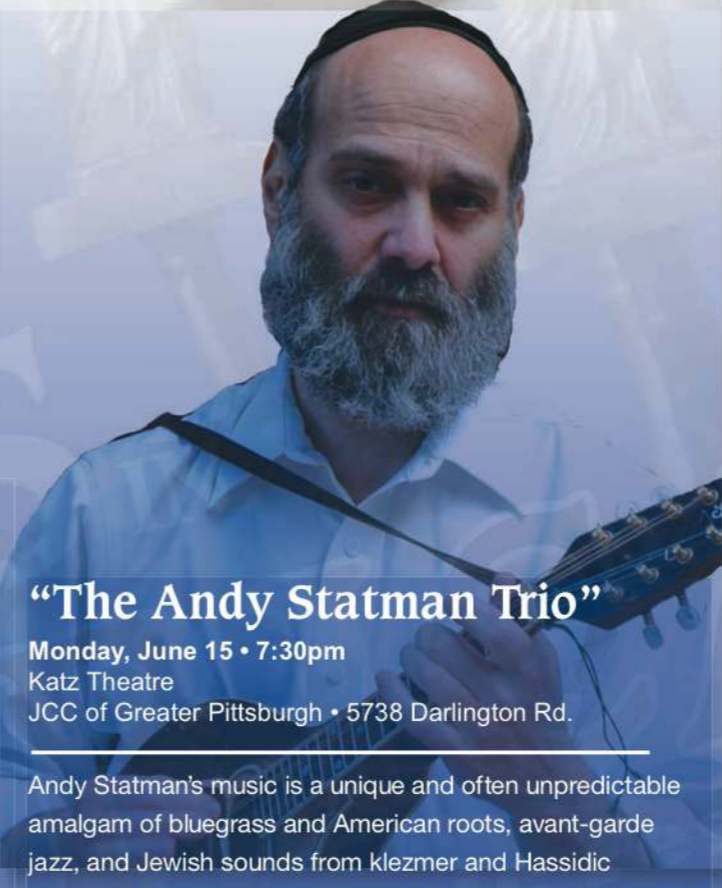

“The Andy Statman Trio”

Monday, June 15 • 7:30pm
Katz Theatre
JCC of Greater Pittsburgh • 5738 Darlington Rd.

Andy Statman’s music is a unique and often unpredictable amalgam of bluegrass and American roots, avant-garde jazz, and Jewish sounds from klezmer and Hassidic sources. A mere glance at some of his musical collaborators over the years — including Itzhak Perlman, David Grisman, Jerry Garcia, Bela Fleck and Ricky Skaggs — confirms his eclecticism, versatility, and legendary status in contemporary American music. Equally virtuosic on mandolin and clarinet, the Grammy-nominee is an intense and spiritual performer known for barn-burning solos, sprawling improvisations, and prayerful meditations. The Andy Statman Trio includes Larry Eagle (drums) and Jim Whitney (bass).

“Best Jazz performance (with Calliope) of 2004”
–Pittsburgh Post-Gazette
“Andy Statman is the real thing — a musician’s musician.”
–The New Yorker

SUBSCRIBE to all three concerts and receive a free ticket to the Andy Statman Trio — bring along a guest!

T		I		C		K		E		T		S	
David Krakauer Returns		Hebrew Melodies		The Andy Statman Trio		The Andy Statman Trio		The Andy Statman Trio		The Andy Statman Trio		The Andy Statman Trio	
June 2		June 7		June 8		June 15		June 15		June 15		June 15	
JCC Katz Theater		Temple Emanuel		Rodef Shalom		Rodef Shalom		JCC Katz Theater		JCC Katz Theater		JCC Katz Theater	
Quantity		Quantity		Quantity		Quantity		Quantity		Quantity		Quantity	
General Admission		General Admission		General Admission		General Admission		General Admission		Individual Ticket Price	Handling Fee (Per Ticket)	Subscription Price	Handling Fee (Per Order)
Senior (65+)		Senior (65+)		Senior (65+)		Senior (65+)		Senior (65+)		$20	$3	x $50	$3
Student		Student		Student		Student		Student		$15	$3	x $40	$3
										$10	$1.75	x $25	$1.75
												} + $7	
												Tax Deductible Donation: = $	
												Total Enclosed: = $	

Group rates are available - just ask! The Pittsburgh Jewish Music Festival depends on contributions from music lovers like you to help our series continue! Please consider adding a donation to your ticket order. Thank you!

Address: _____ City: _____
Name on Card: _____ Visa, MC, AmEx, Discover
Exp. Date: _____ CID Number: _____
Last three digits on back of credit card: _____

NEW! 3 CONCERT SUBSCRIPTION-advance orders only

Select: June 7 or June 8

One extra free ticket for Andy Statman per subscription!

free tickets requested x $50
free tickets requested x $40
free tickets requested x $25

For tickets, directions, and more information: call ProArtsTickets • (412)394-3353 • www.proartstickets.org or detach and mail this form to: ProArtsTickets • 707 Penn Ave. • 2nd Floor • Pittsburgh, PA 15222 Please make checks payable to ProArtsTickets